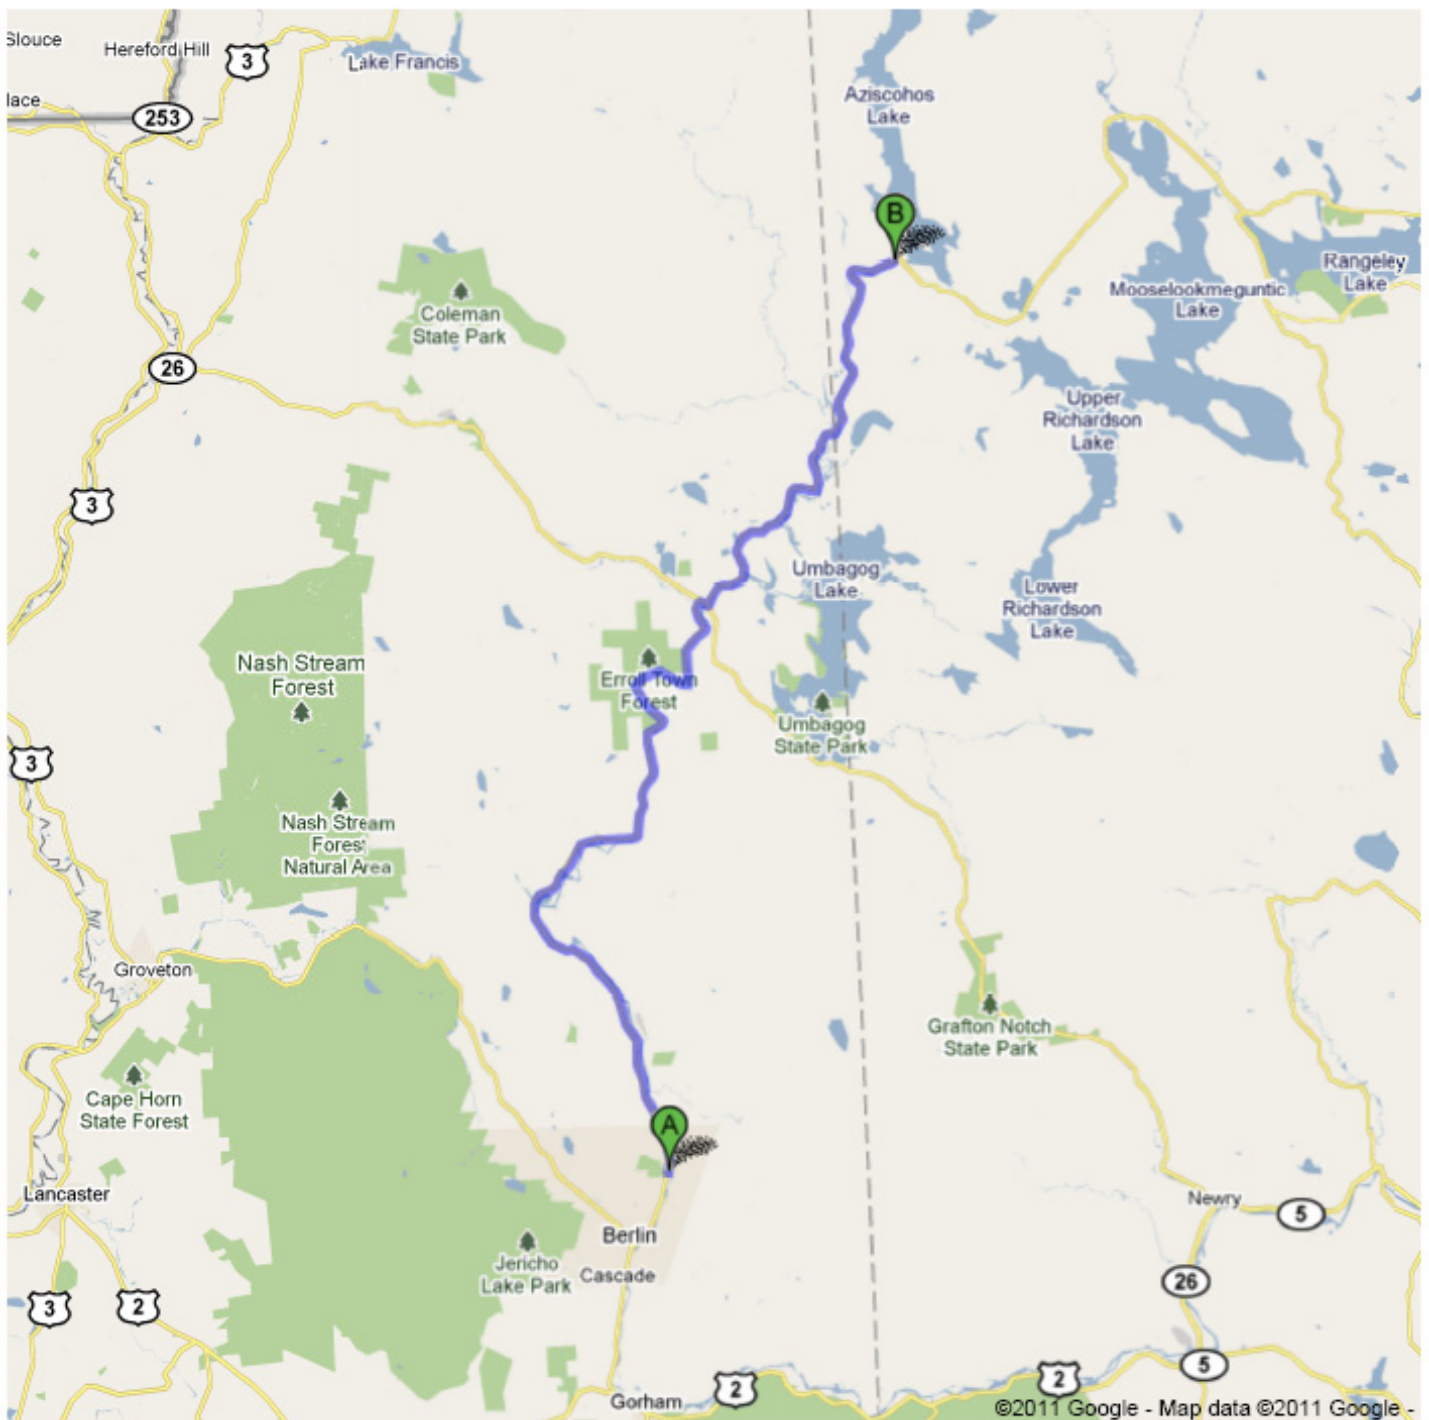

Directions to the Magalloway River Put In

From Pinkham Notch, North Conway, Berlin, Gorham,
and Points South

For guests using GPS units, these directions start at 2020 Riverside Drive,
Berlin, NH 03588 and end at 44.944461586147334, -71.006564497947.

- 16 1. Head **north** on **NH-16 N/Riverside Dr** toward **Morning St**
Continue to follow NH-16 N
About 40 mins

go 26.6 mi
total 26.6 mi

- 16 2. Turn right onto **NH-16 N/NH-26 E/Main St**
About 1 min

go 0.3 mi
total 26.9 mi

- 16 3. Turn left onto **NH-16 N/Dam Rd**
About 14 mins

go 8.9 mi
total 35.7 mi

- 16 4. Continue onto **ME-16 E/Magalloway Rd**
Continue to follow ME-16 E
Entering Maine
About 9 mins

go 7.5 mi
total 43.2 mi

B 423 Wilsons Mills Rd, Errol, ME 03579

Drive down the center drive-way towards the river approximately 200 yards.
We will be in the blue van.