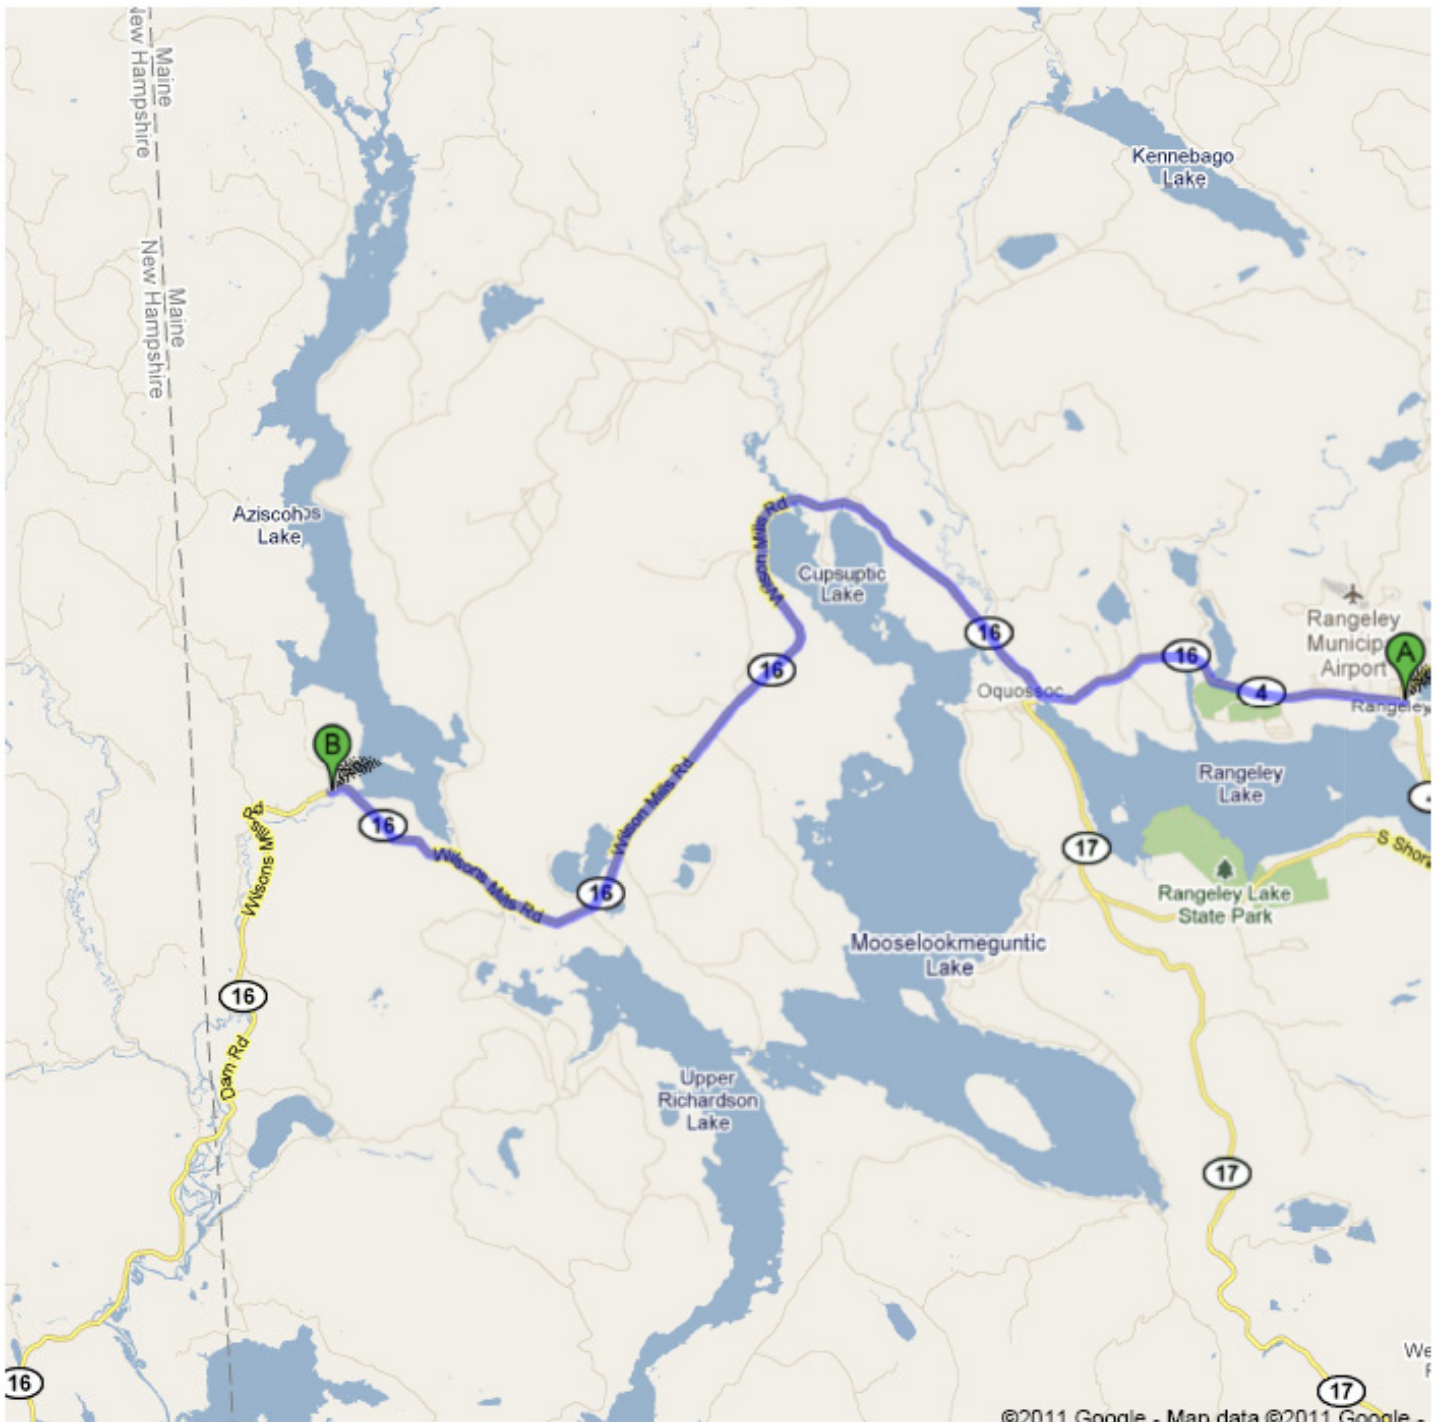

Directions to the Magalloway River Put In

From Rangeley, ME and Points North

For guests using GPS units, these directions start at the corner of routes 16 and 4 in Rangeley Maine 04970, and end at 44.944461586147334, -71.006564497947.

- 16 1. Head **west** on **ME-16 W/ME-4 N/Main St** toward **Center St**
Continue to follow ME-16 W/ME-4 N
About 9 mins

go 6.5 mi
total 6.5 mi

- 16 2. Turn right onto **ME-16 W**
About 19 mins

go 15.6 mi
total 22.1 mi

- 16 3. Turn right onto **ME-16 W/Wilsons Mills Rd**
About 5 mins

go 3.7 mi
total 25.8 mi

B 423 Wilsons Mills Rd, Errol, ME 03579

Drive down the center drive-way towards the river approximately 200 yards.
We will be in the blue van.